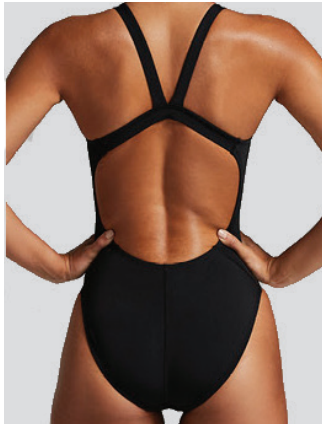

MEN'S & WOMEN'S PERFORMANCE

FASTBACK