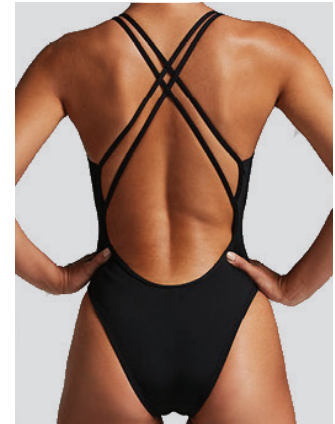

JAMMER

FASTBACK

LACE UP TIE BACK

RACERBACK

CUT-OUT

SPIDERBACK

NIKE SWIM FIT GUIDE

Use the chart below to determine your size. If you're on the borderline between two sizes, order the smaller size for a tighter fit or the larger size for a looser fit. If your measurements for hips and waist correspond to two different suggested sizes, order the one indicated by your hip measurement.