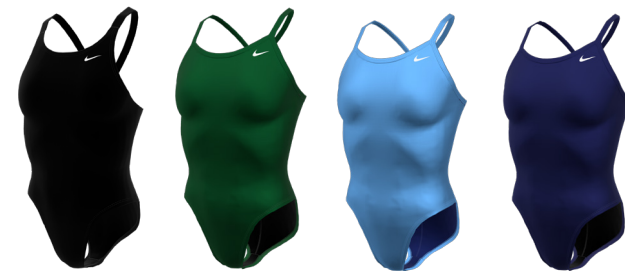

845 team orange with navy base

NESSA017

NIKE HYDRASTRONG SOLID RACERBACK ONE PIECE

- ▶ **53% POLYESTER / 47% PBT**
- ▶ **100% POLYESTER LINING**

- ▶ **NIKE HYDRASTRONG FABRIC** provides long-lasting durability, swim after swim
- ▶ **MEDIUM SUPPORT** regular straps work for a wide, middle range of sizes and activity
- ▶ **STANDARD BOTTOM COVERAGE** standard coverage that's great for all water activities
- ▶ **FULLY LINED** for better fit and support
- ▶ **FLAT SEAMS** for reduced chafing
- ▶ **HEAT TRANSFER SWOOSH**

NEW 678 hyper pink

SIZES 20-40

NIKE HYDRASTRONG

001 black 371 gorge green 438 university blue 440 midnight navy

494 game royal 536 court purple 614 university red NEW 631 bright crimson

821 bright mango

NESSA018