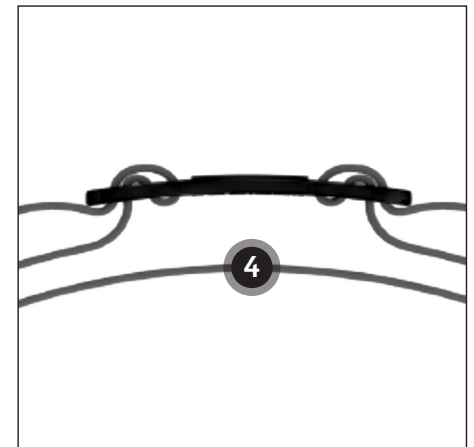

NIKE VALIANT

MIRRORED GOGGLE

NESSF131

- 1 PATENT PENDING - FLEXIBLE GASKET DESIGN**
moves and contours to your face for a water tight fit
- 2 CURVED LENSES**
enhance peripheral vision and clarity
- 3 MIRRORED COATING**
helps block UV rays and reduce glare
- 4 CURVED BACK CLIP**
fits comfortably against your head
- 5 NIKE SWIFT TRACK SYSTEM - 4 NOSE BRIDGE SIZES**
let's you switch out nose bridge quickly and easily
- 6 LIGHTWEIGHT, STREAMLINED DESIGN**
helps give you greater hydrodynamic edge
- 7 100% LATEX FREE**