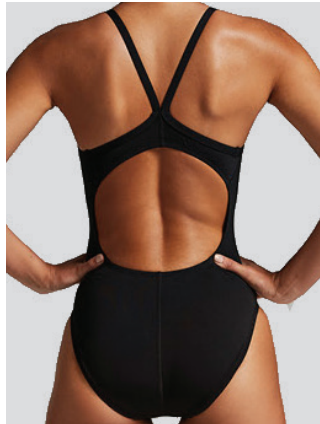

JAMMER

FASTBACK

LACE UP TIE BACK

RACERBACK

CUT-OUT

SPIDERBACK

NIKE SWIM FIT GUIDE

Use the chart below to determine your size. If you're on the borderline between two sizes, order the smaller size for a tighter fit or the larger size for a looser fit. If your measurements for hips and waist correspond to two different suggested sizes, order the one indicated by your hip measurement.