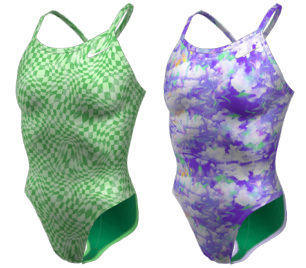

NIKE HYDRASTRONG

366 green shock 594 lilac bloom

SIZES 24–38

NESSE008

NIKE HYDRASTRONG MULTI PRINT LACE-UP TIE BACK ONE PIECE

- **BODY: 78% RECYCLED POLYESTER / 22% ELASTOLEFIN (CHLORINE RESISTANT)**
- **LINING: 100% RECYCLED POLYESTER**
  THIS PRODUCT IS MADE WITH AT LEAST 75% RECYCLED MATERIALS
- **NIKE HYDRASTRONG FABRIC** provides long-lasting durability, swim after swim
- **THE NIKE LACE-UP TIE BACK** has adjustable straps for a customized fit and support; and open back design to minimize distraction
- **CHEEKY BOTTOM COVERAGE**
- **HIGH LEG HEIGHT** sits above hips allowing for a wider range of movement
- **LINED** for better fit and security
- **FLAT SEAMS** for reduced chafing
- **EMBROIDERED SWOOSH**