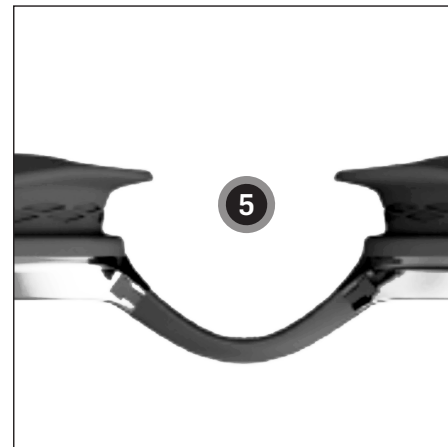

NIKE VALIANT

MIRRORED GOGGLE

NESSF131

- 1 PATENT PENDING - FLEXIBLE GASKET DESIGN**
moves and contours to your face for a water tight fit
- 2 CURVED LENSES**
enhance peripheral vision and clarity
- 3 MIRRORED COATING**
helps block UV rays and reduce glare
- 4 CURVED BACK CLIP**
fits comfortably against your head
- 5 NIKE SWIFT TRACK SYSTEM - 4 NOSE BRIDGE SIZES**
let's you switch out nose bridge quickly and easily
- 6 LIGHTWEIGHT, STREAMLINED DESIGN**
helps give you greater hydrodynamic edge
- 7 100% LATEX FREE**