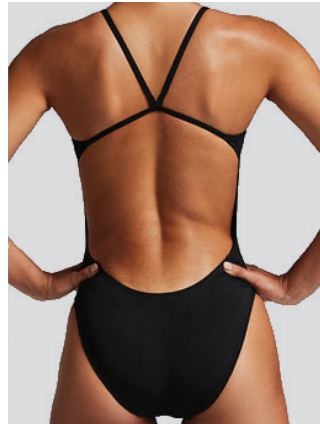

JAMMER

FASTBACK

LACE UP TIE BACK

RACERBACK

CUT-OUT

SPIDERBACK

NIKE SWIM FIT GUIDE

Use the chart below to determine your size. If you're on the borderline between two sizes, order the smaller size for a tighter fit or the larger size for a looser fit. If your measurements for hips and waist correspond to two different suggested sizes, order the one indicated by your hip measurement.