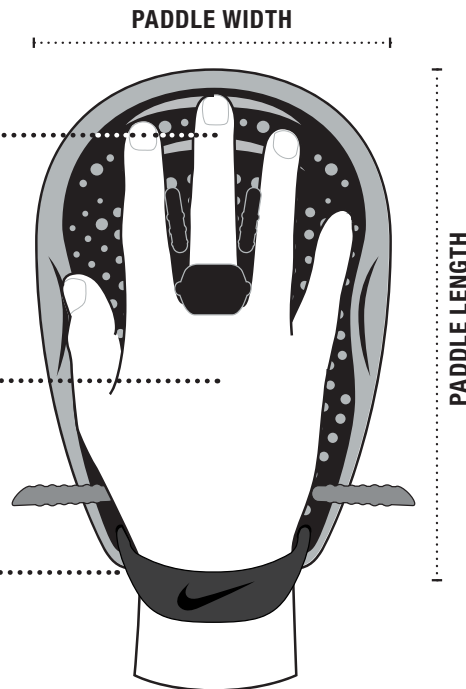

SIZES XS-XL

NEW 919 black / photo blue

Step One:

Measure Yourself

FINGERS

Your fingers should rest on the ridges without overlapping the top of the paddle.

HAND

Your hand should be close to, but not overlapping the sides of the paddle.

WRIST

The wrist strap should sit at your wrist joint.

Step Two:

Find Your Size

Locate your measurement in the size chart below to find your correct hand paddle size.

SIZE	PADDLE LENGTH	PADDLE WIDTH
S/M	IN 7.55	5.12
	CM 19.2	13
L/XL	IN 8.85	6
	CM 22.5	15.25