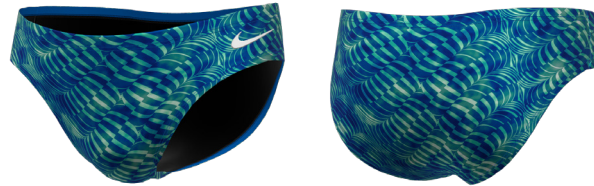

SIZES 24–38

903 blue green

NIKE HYDRASTRONG

001 black

313 court green

494 game royal

536 court purple

614 university red