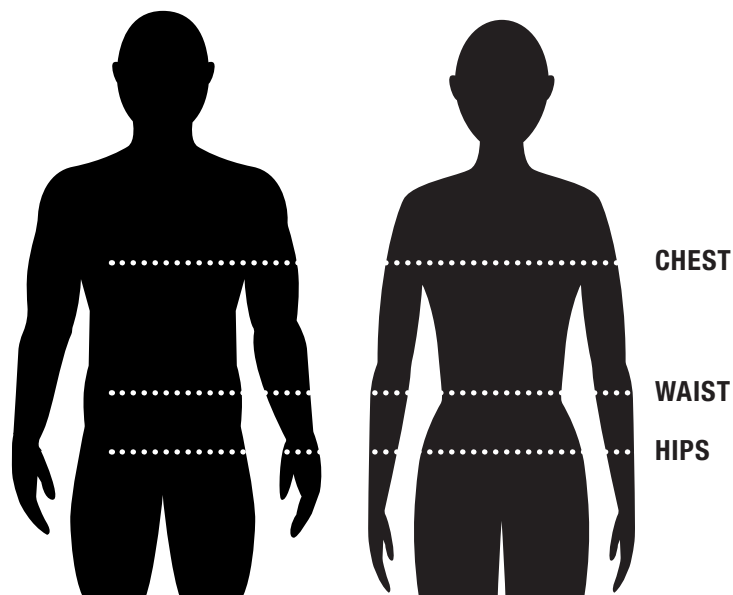

SIZES XS-XXL

001 black

NIKE SWIM PARKA

Step One: Measure Yourself

CHEST/BUST

Measure around the fullest part of your chest, keeping the tape horizontal.

WAIST

Measure around the narrowest part (typically the small of your back and where your body bends side to side).

HIPS

Measure around the fullest part of your hips, keeping the tape horizontal.

Step Two: Find Your Size

Use the chart below to determine your size. If you're on the borderline between two sizes, order the smaller size for a tighter fit or the larger size for a looser fit. If your measurements for hips and waist correspond to two different suggested sizes, order the one indicated by your hip measurement.