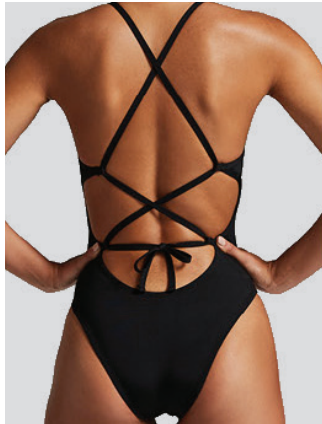

LACE UP TIE BACK